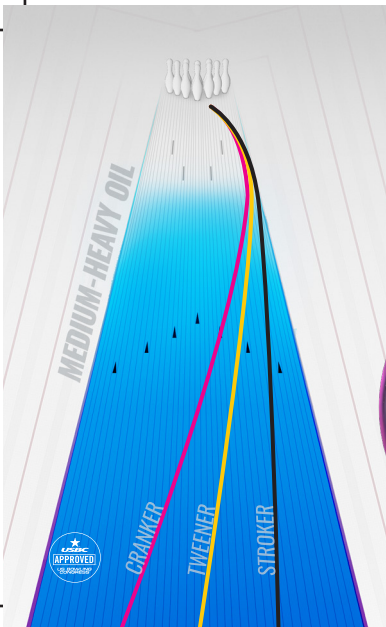

# SUPER SON!Q™

The Super Son!Q pairs the Centripetal HD Core with the NRG Hybrid Cover to create Storm's next masterpiece. The Centripetal HD Core's center of gravity is extremely low; it consistently impacts the pins at the perfect spot every time maximizing carry.

- 3000-grit Abralon® • NRG™ Hybrid Reactive • Centripetal™ HD Core

16 lb	15 lb	14 lb	13 lb	12 lb	
2.47	2.47	2.51	2.59	2.65	RG
.045	.047	.048	.045	.035	DIFF

**SMELL ME!**  
SWEET PLUM